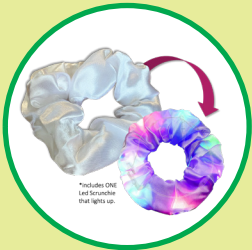

Cumulative Rewards

LED Scrunchie

25+ Items

Emiko - Small Plush Elephant

40+ Items

OR

Nail Polish Kit OR \$5 Digital Dough

55+ Items